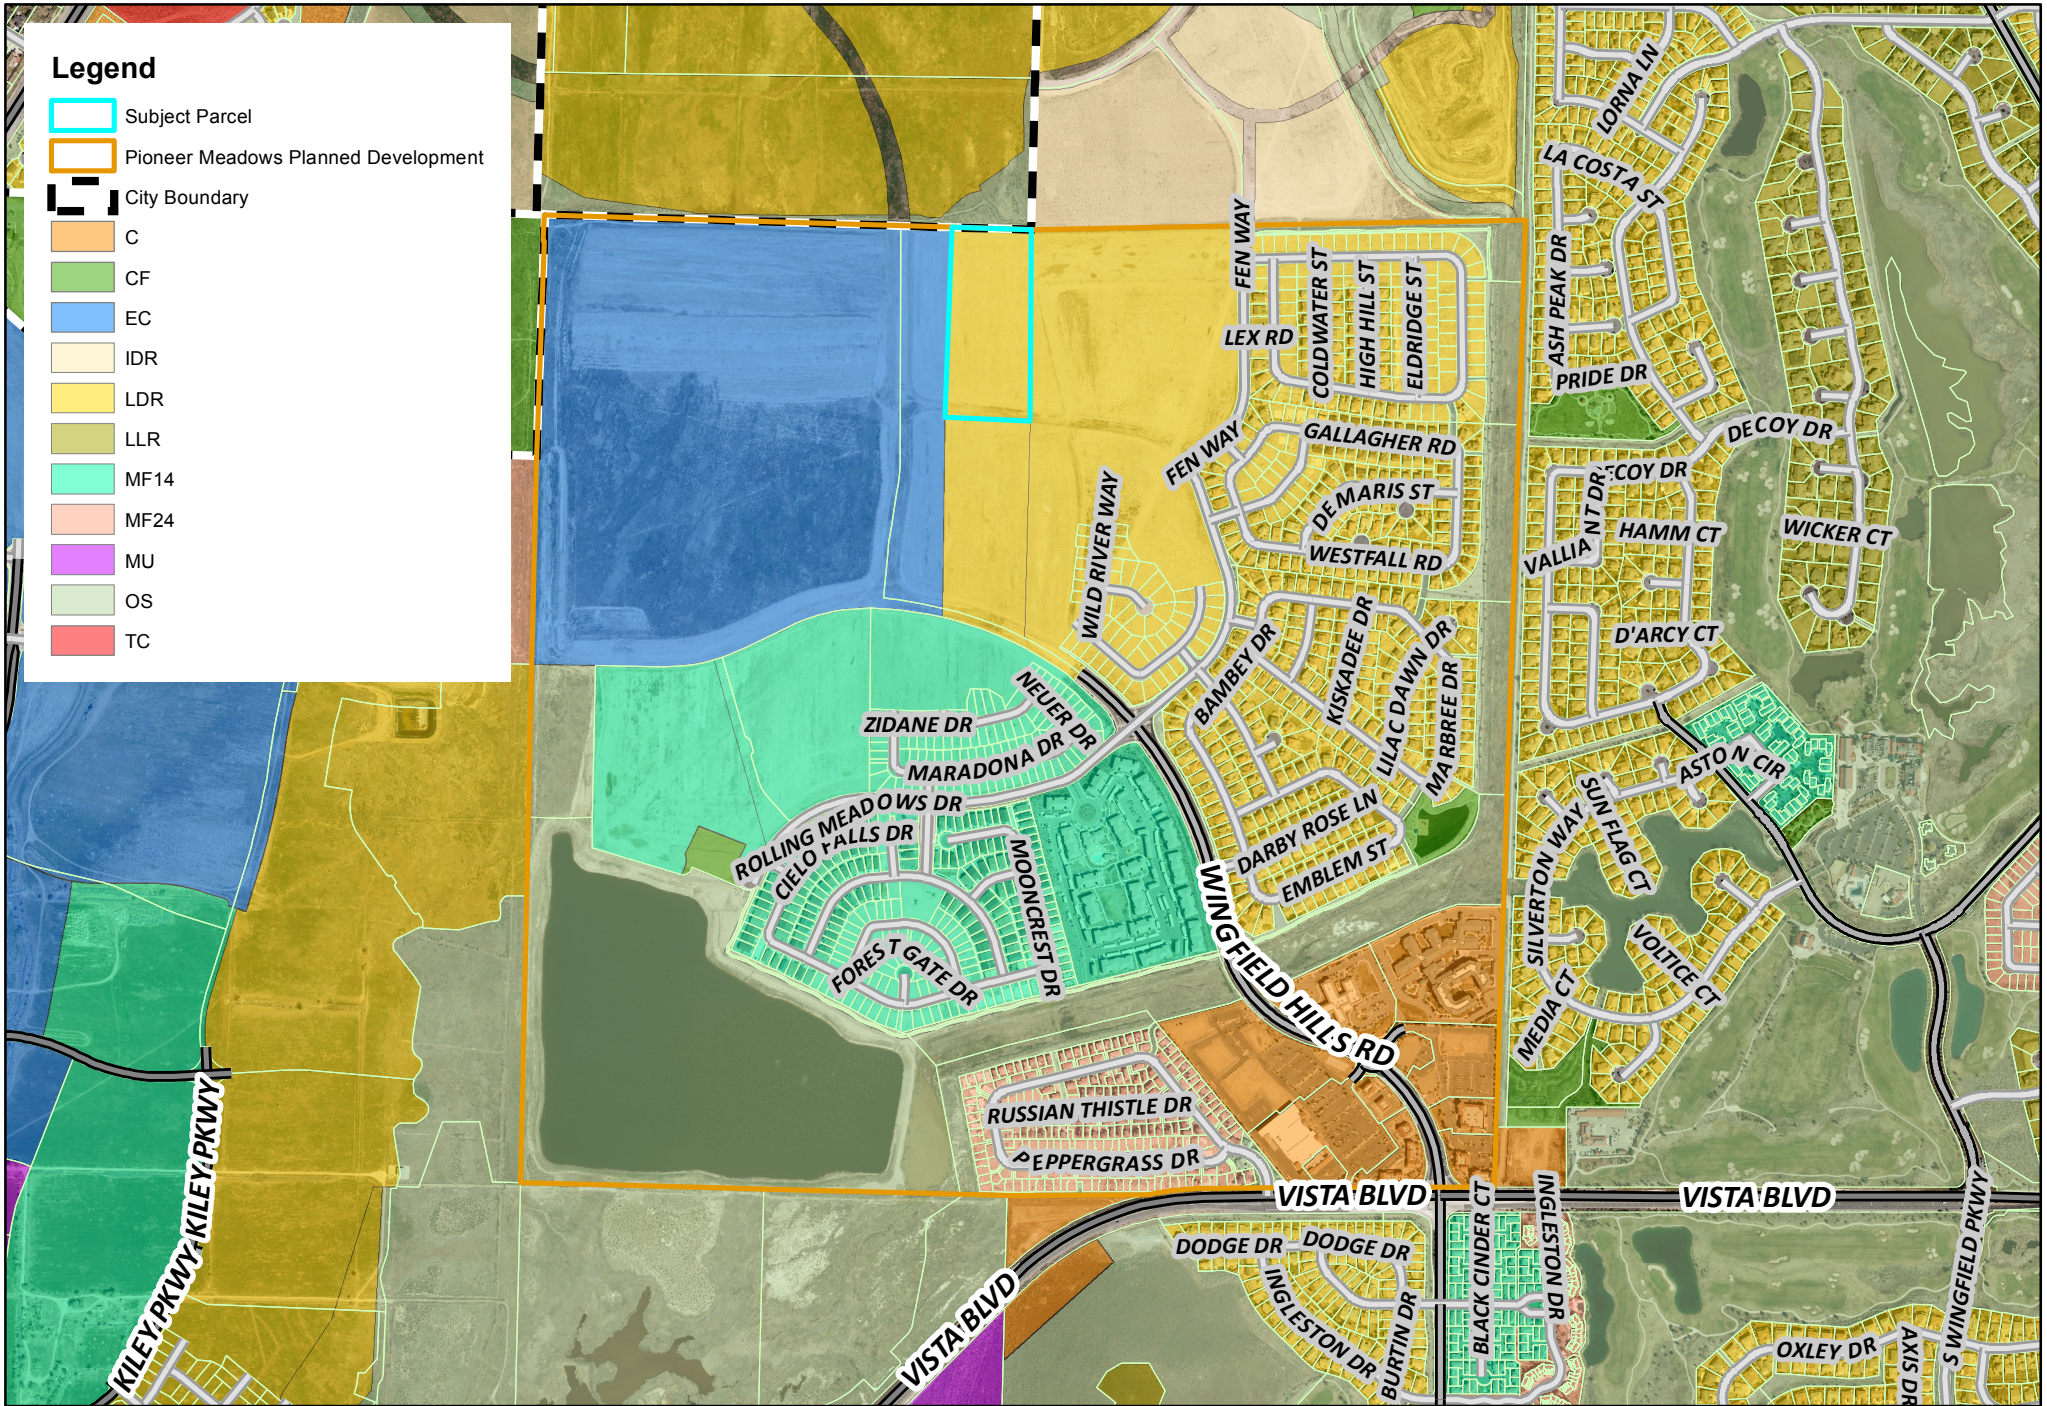

Legend

-  Subject Parcel
-  Pioneer Meadows Planned Development
-  City Boundary
-  C
-  CF
-  EC
-  IDR
-  LDR
-  LLR
-  MF14
-  MF24
-  MU
-  OS
-  TC

Legend

-  Subject Parcel
-  Pioneer Meadows Planned Development
-  City Boundary
-  C
-  CF
-  EC
-  IDR
-  LDR
-  LLR
-  MF14
-  MF24
-  MU
-  OS
-  TC

Pioneer Meadows Current Land Use