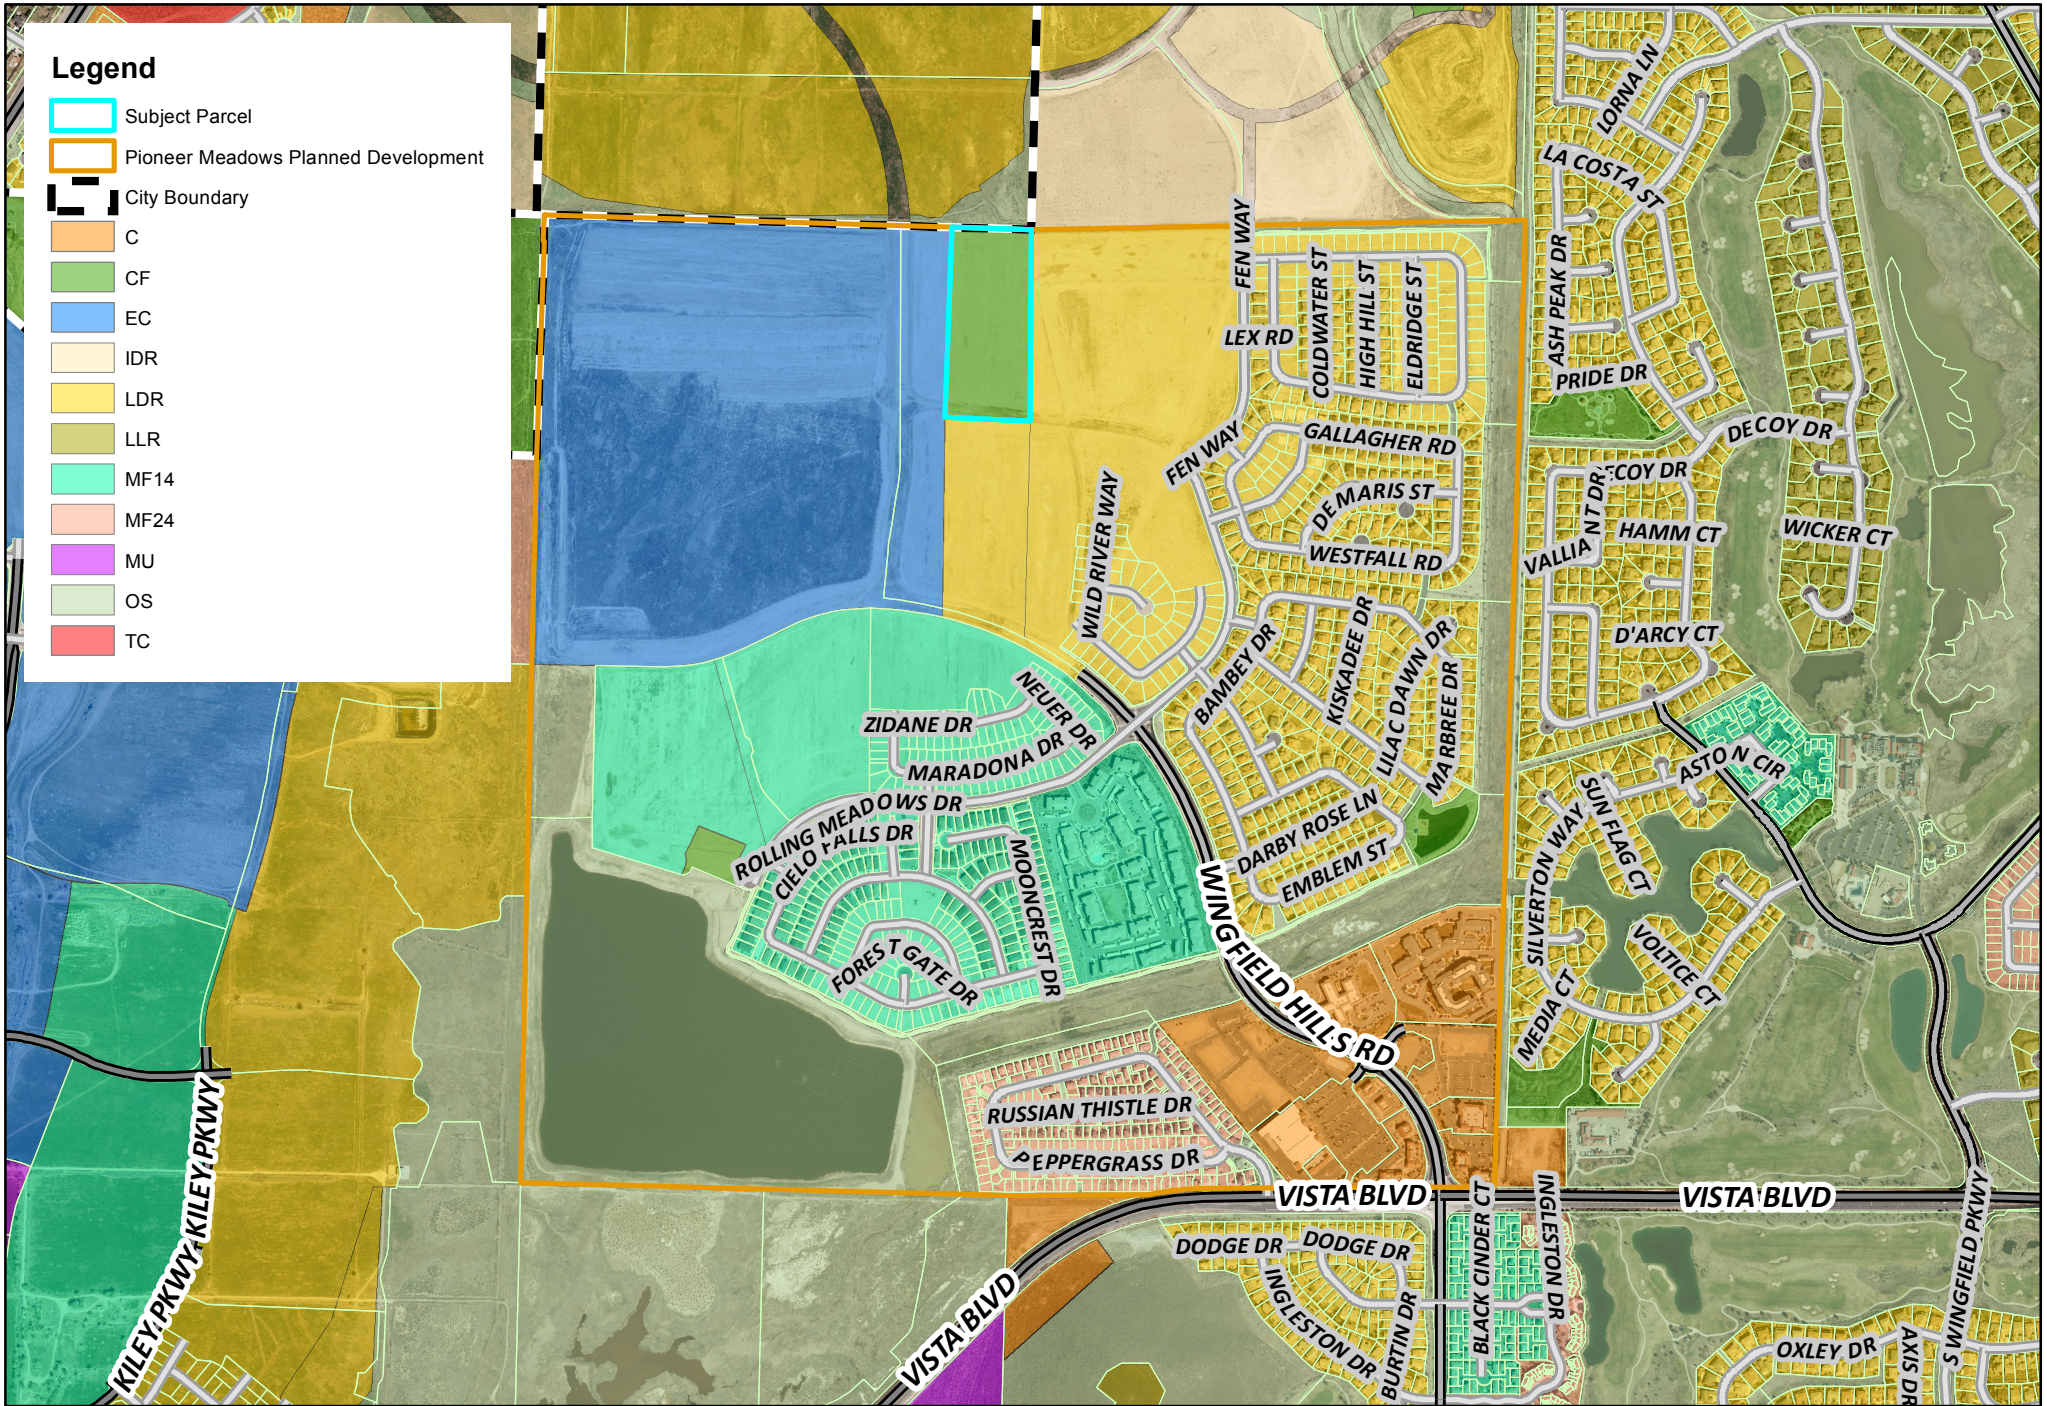

Legend

-  Subject Parcel
-  Pioneer Meadows Planned Development
-  City Boundary
-  C
-  CF
-  EC
-  IDR
-  LDR
-  LLR
-  MF14
-  MF24
-  MU
-  OS
-  TC

Legend

-  Subject Parcel
-  Pioneer Meadows Planned Development
-  City Boundary
-  C
-  CF
-  EC
-  IDR
-  LDR
-  LLR
-  MF14
-  MF24
-  MU
-  OS
-  TC

Pioneer Meadows Current Land Use